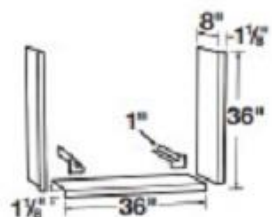

Specifications

300.600 DURATRIM™ Fiberglass Window Kit

Protect window above bathtub. Adhesive-mounted 5-piece fiberglass panels fit windows up to 36" wide with 8" sill depth. May be cut to fit sill and side moldings, easy to install.

300.600W	White
300.600BN	Bone

Adhesive provided.

General: Furnish and install as shown on plans, DURATRIM™ Window Trim Kit Model 300.600, as manufactured by E. L. Mustee & Sons, Inc. Made of fiberglass, consists of three 36" by 8" panels and two 8" by 1" corner molding pieces. Adhesive provided. Shall meet ANSI Specification Z 124.1.2. Color: _____ (White, Bone).